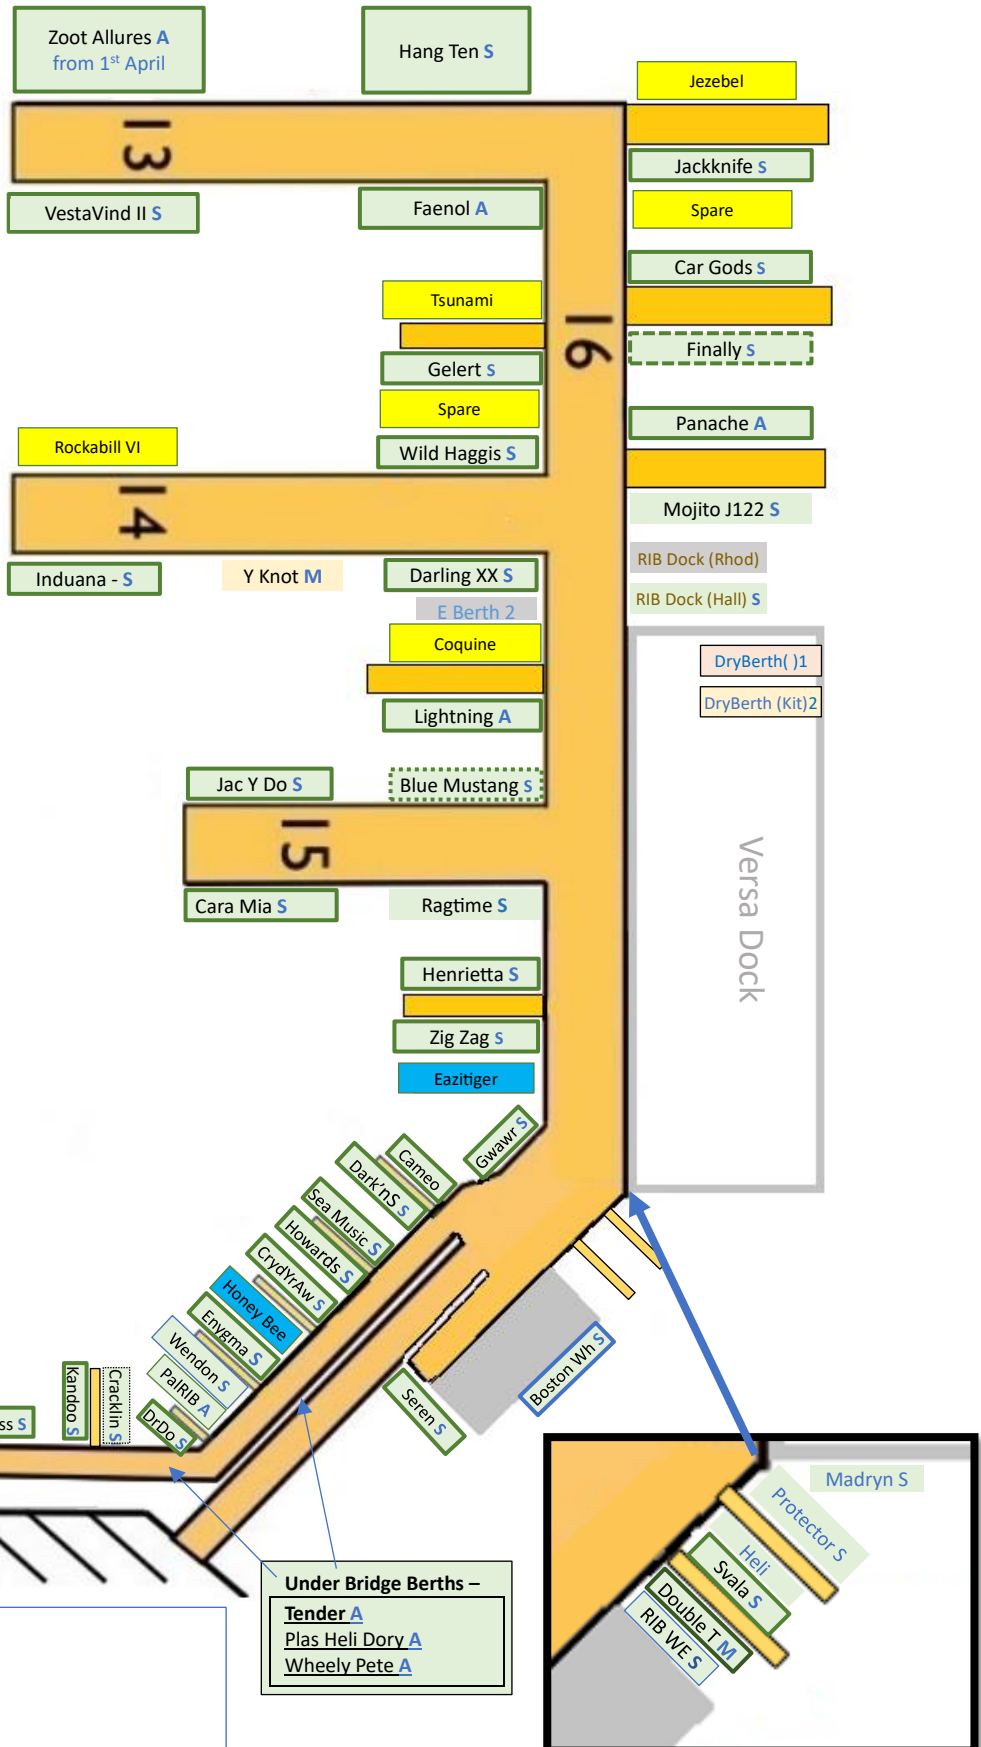

Plas Heli Pontoon Berth Plan 2024

Updated Thursday, 23 May 2024 @ 2:06 AM

ISORA Trace 0902 24th May
Free berth from Thursday 23rd and Friday 24th May – Vacating on Saturday morning 25th May.

Extended stays are chargeable and by agreement – please apply.

ISORA Boats Arriving

Boat	Berth Required
Desert Star	No Turning on the Line
Pillaban	No Turning on the Line
Tsunami	Require berth
Rockabill VI	Require berth
Coquine	Require berth
Jezebel	Require berth

Rafted boats beware spreaders touching.